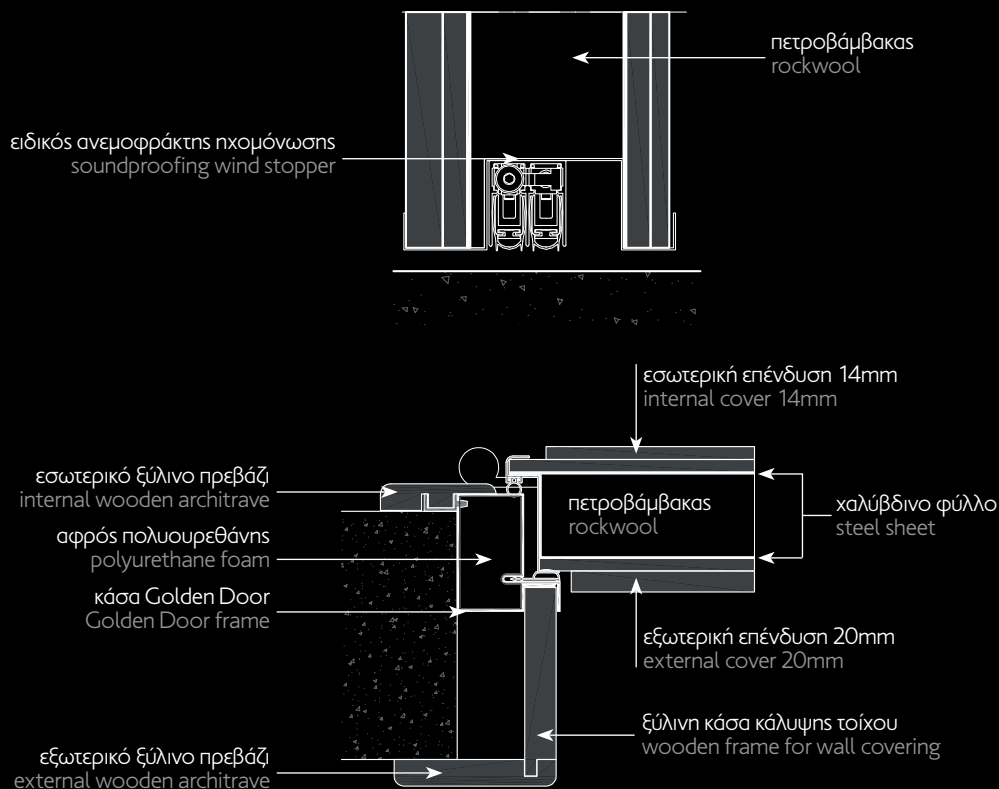

πιστοποίηση ηχομόνωσης 42dB / soundproofing certification 42dB (42 ديسيبل) شهادات مضادة للصوت