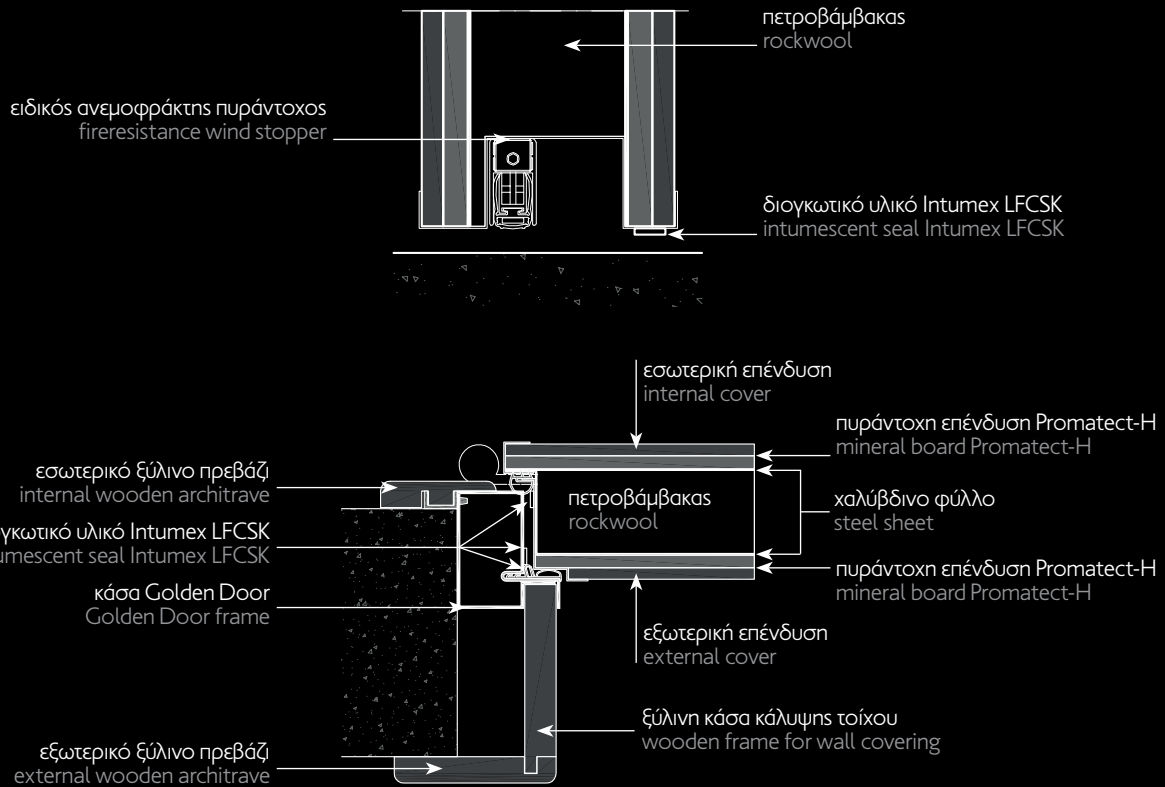

πιστοποίηση πυρασφάλειας REI60 / fireresistant certification REI60 (REI60) شهادة مقاومة الحريق