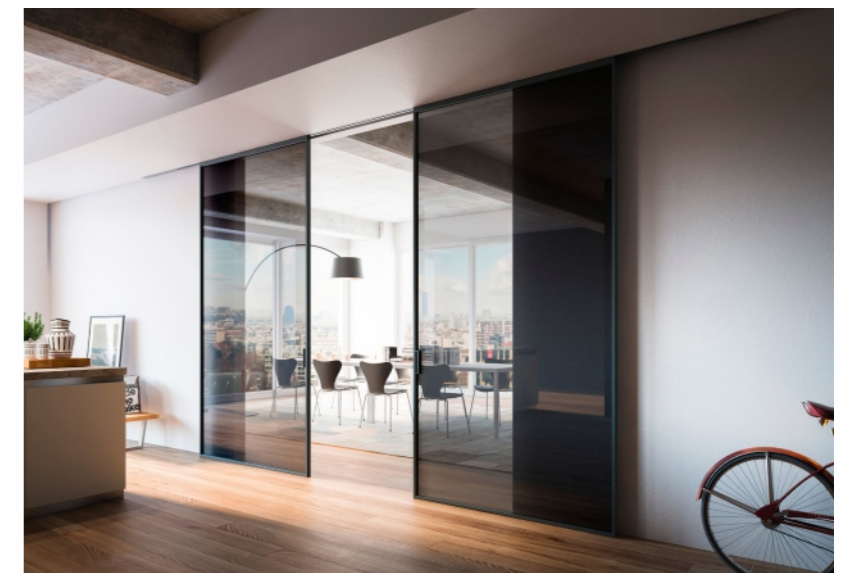

Golden Door sliding doors feature clear and simple lines. The combination of glass and aluminium, which can slide in horizontal or vertical lines, creates different geometries & shades. Through a wide range of applications, Golden Door provides a solution to any architectural design, creating highly stylish partitions.

Sliding Door with external
double rail.

Επάλληλο σύστημα συρόμενων
πορτών με γυαλί & αλουμίνιο.

Sliding doors with external
double rail.

Δίφυλλη συρόμενη πόρτα
με κωνευτό οδηγό.

Double Sliding Door with
hidden single rail.