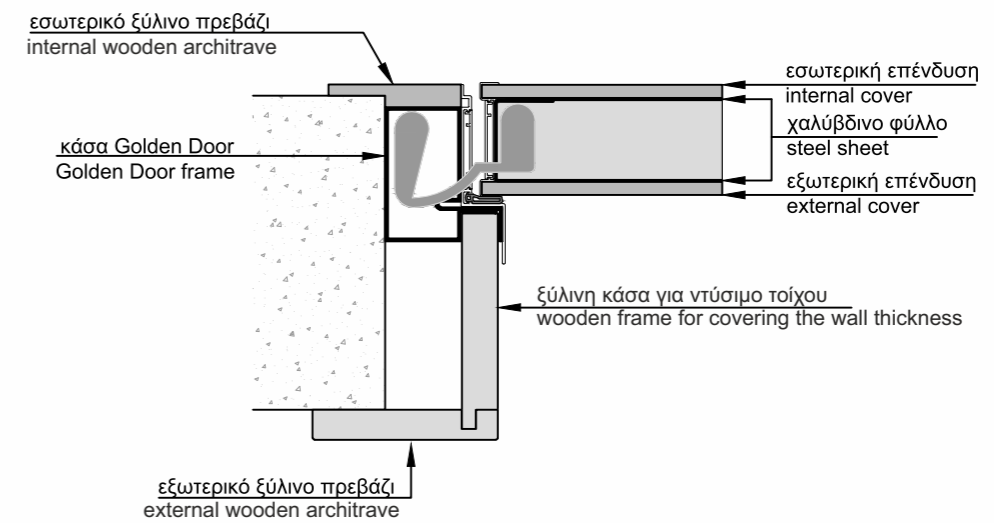

ΤΕΧΝΙΚΑ ΧΑΡΑΚΤΗΡΙΣΤΙΚΑ ΠΟΡΤΑΣ LIGHT TECHNICAL SHEET OF LIGHT DOOR