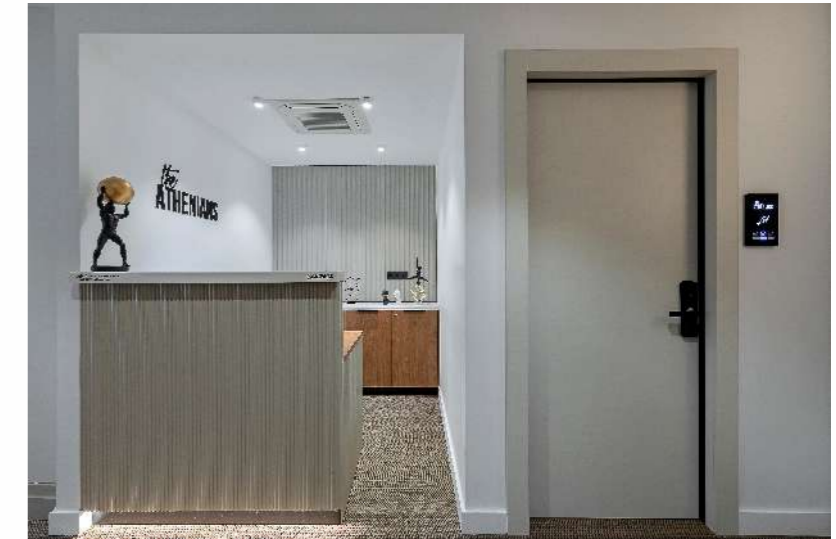

Πόρτα ξενοδοχείου Light με κρυφό μεντεσέ & επένδυση από cleaf.

Hotel Door Light with hidden hinges, covered with cleaf melamine.

Πόρτα ξενοδοχείου Light με κρυφό μεντεσέ & επένδυση από συνθετικό υλικό.

Hotel Door Light with hidden hinges, covered with melamine.