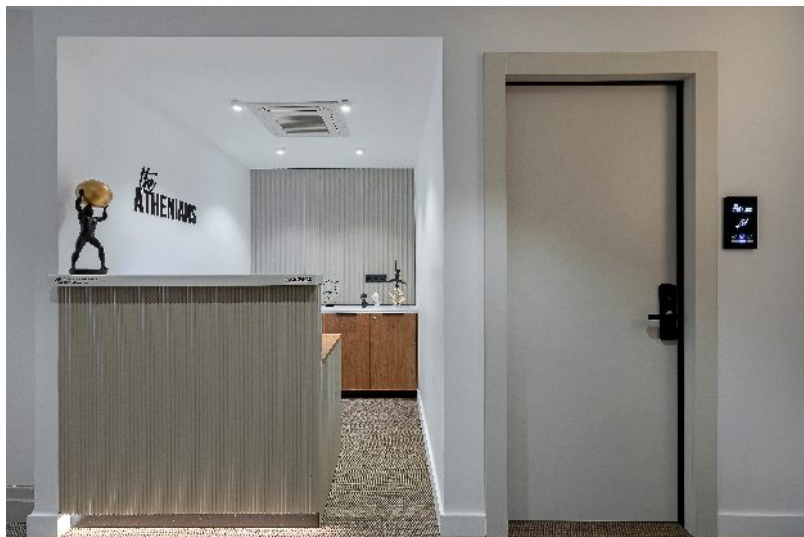

Πόρτα ξενοδοχείου Light με κρυφό μεντεσέ & επένδυση από συνθετικό υλικό.

Hotel Door Light with hidden hinges, covered with melamine.