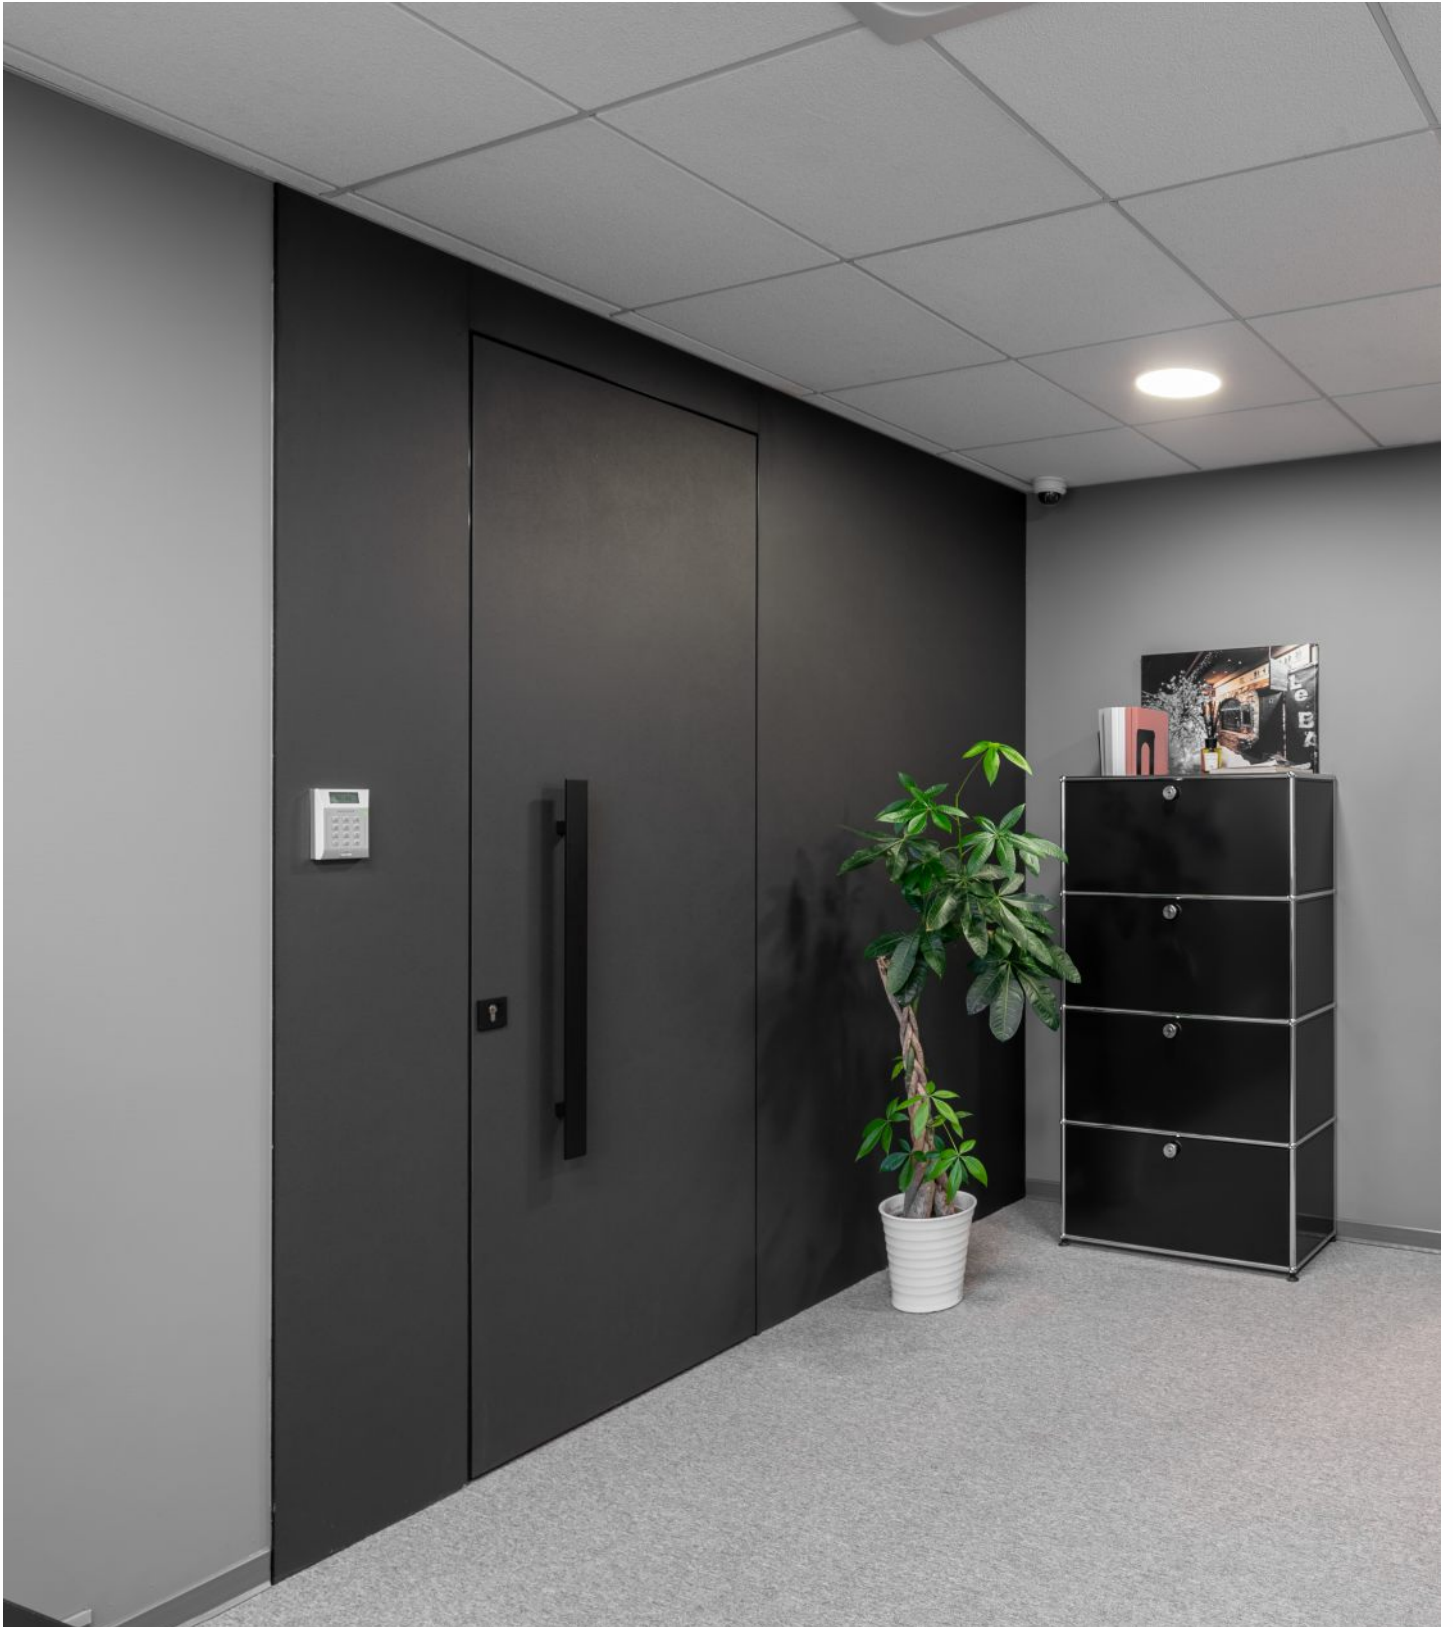

Passing from a house's living area to the sleep area, the Light door can satisfy every need of an internal door. It transforms the room into a security area, while providing a high standard design. The internal Light security door, due to its hidden hinge, is totally flush with the wall while the wall can be covered with the same material. The hidden hinge, patented by Golden Door, can open at 105 or 180 degrees and due to its construction it can be set in many ways. The Light series allows the possibility of flush frame, both externally and internally, giving a more minimal look in indoor areas.

Εσωτερική πόρτα ασφαλείας Light με
επένδυση από κεραμικό υλικό.

Internal Safety Door Light covered
with ceramic material.

Εσωτερική πόρτα ασφαλείας Light με επένδυση μελαμίνης Cleaf.

Internal Safety Door Light covered with Cleaf melamine.