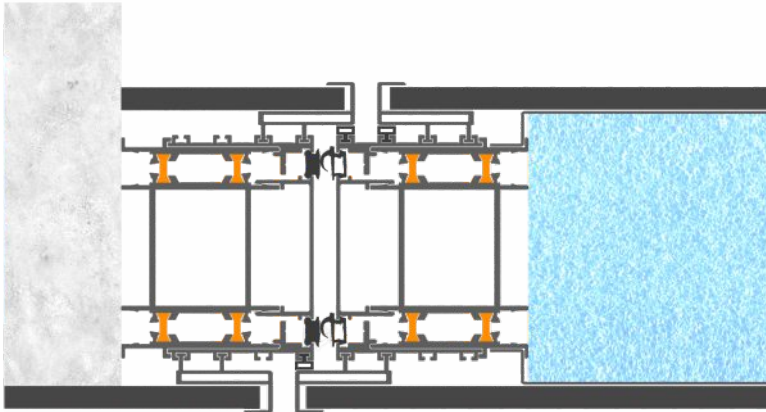

ΘΕΡΜΟΜΟΝΩΤΙΚΟ
ΣΥΣΤΗΜΑ ΑΞΟΝΙΚΗΣ
ΠΟΡΤΑΣ ΑΣΦΑΛΕΙΑΣ

SAFETY PIVOT DOOR
INSULATED SYSTEM