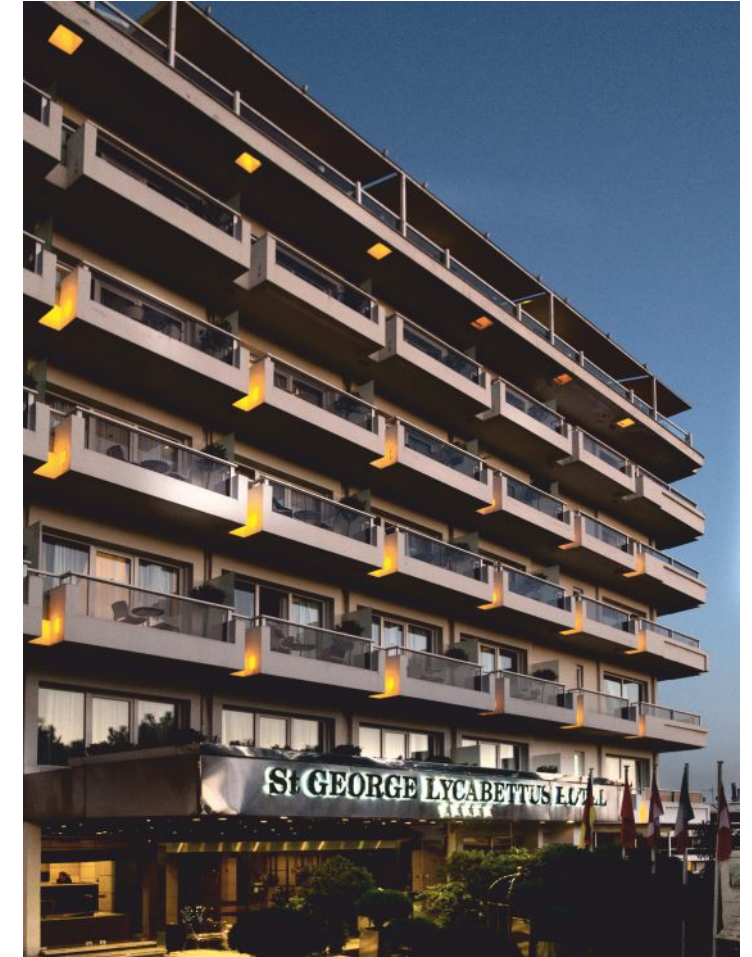

**ST GEORGE
LYCABETTUS HOTEL**

Location — Athens
Design — Positive + Architects
Photos — Red Light Productions

**ST GEORGE
LYCABETTUS HOTEL**

Location — Athens
Design — Positive + Architects
Photos — Red Light Productions